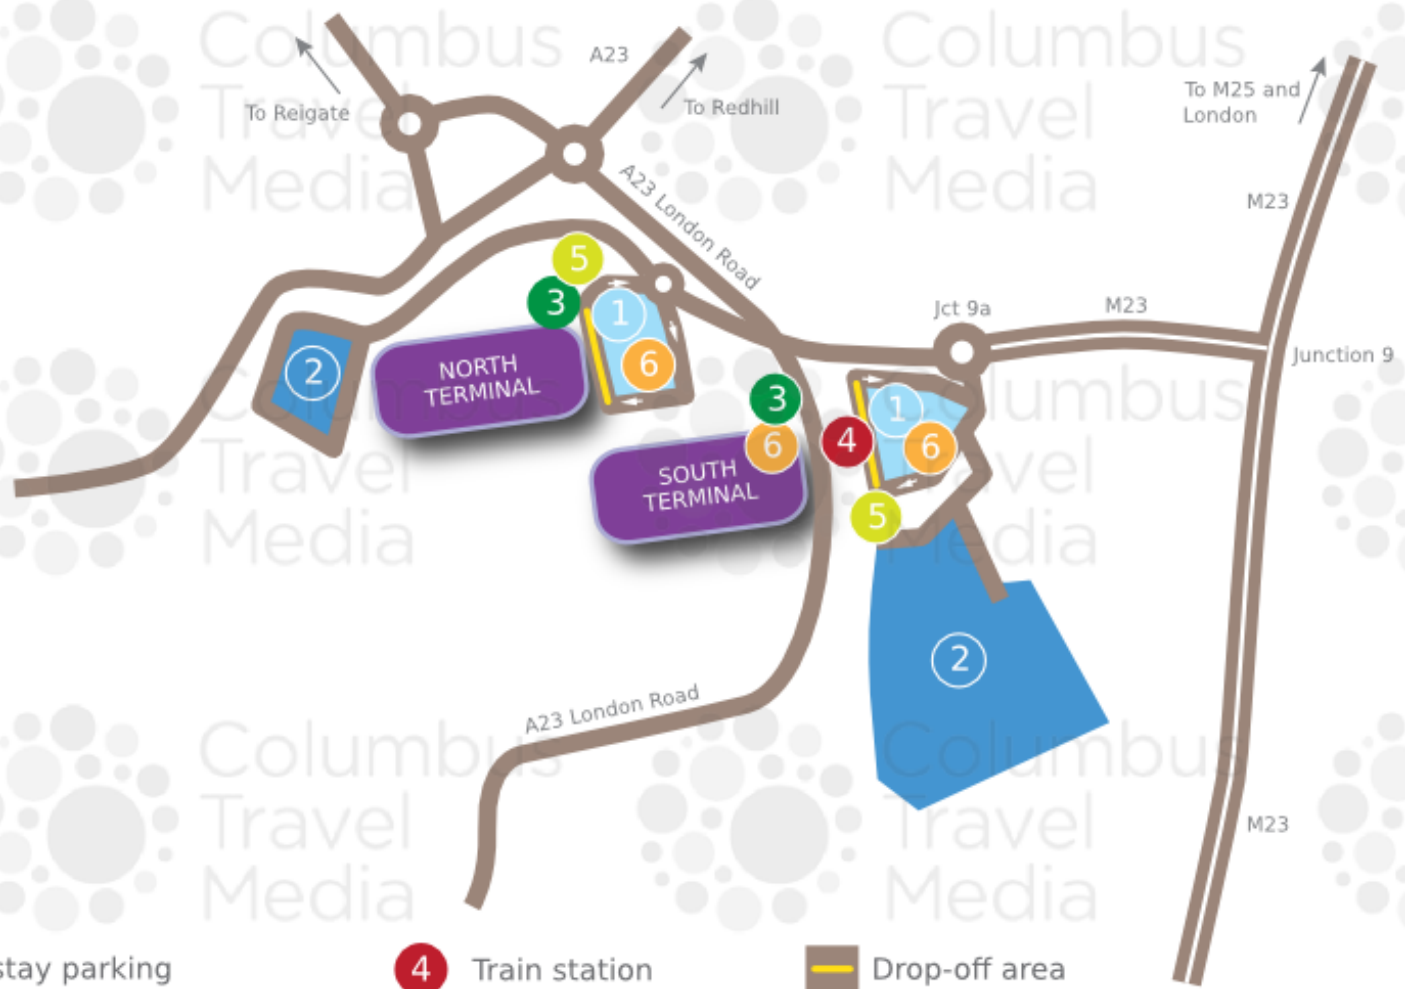

# LONDON GATWICK AIRPORT (LGW)

- 1 Short-stay parking
- 2 Long-stay parking
- 3 Taxi rank
- 4 Train station
- 5 Bus station
- 6 Hotel
- Drop-off area